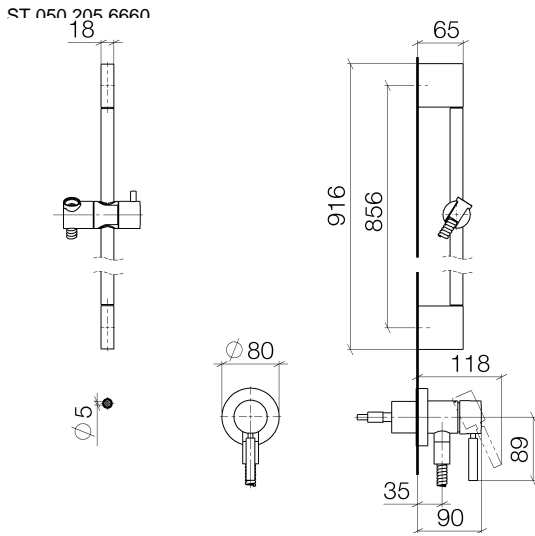

Concealed single-lever mixer with integrated shower connection with shower set - Chrome

TARA

ST 050 205 6660

Fits: TARA, META

- cover plate Ø 78 mm
 - metal shower hose 1750mm with integrated anti-twist protection
 - slide bar
 - Three or five settings: COMPACT RAIN, COMPACT SOFT FLOW, COMPACT AQUAPRESSURE FLOW, max. flow rate l/min (at 3 bar)
 - spray head Ø 100mm
- Intrinsic protection against back flow.**

ST 050 205 6660

Concealed single-lever mixer with integrated shower connection with shower set - Chrome

TARA

ST 050 205 6660

- Three or five settings: COMPACT RAIN, COMPACT SOFT FLOW, COMPACT AQUAPRESSURE FLOW, max. flow rate 15 l/min (at 3 bar)
- with anti-scale system
- spray head Ø 100mm
- 1/2" connection
- WRAS 1704043
- Function from: 7 l/min

28 018 979-00
0010

Concealed single-lever mixer with integrated shower connection with shower set - Chrome

TARA

ST 050 205 6660

Concealed single-lever mixer with integrated shower connection with shower set - Chrome

TARA

Certificates

Belgaqua_21-025- WRAS_2011027. LGA_29569.
27_1.

ST 050 205 6660

Spare parts list

No.	Item Number	Name	Quantity used	Delivery time
1	05 17 20 726 02 90	fixing set	1	2
2	09 31 11 049 90	pin	2	2
3	04 31 11 113 00 90	pin	2	2
4	08 17 97 054-00	holder	2	10
5	90 28 22 597 00-00	holder	1	10
6	28 322 970-00	Metal shower hose 1/2" x 3/8" x 1750 mm - Chrome	1	2
7	12 580 970-00	Slide unit - Chrome	1	10
8	90 14 20 026 00 90	seal	1	2
9	36 045 660-00	Concealed single-lever mixer with cover plate with integrated shower connection - Chrome	1	10