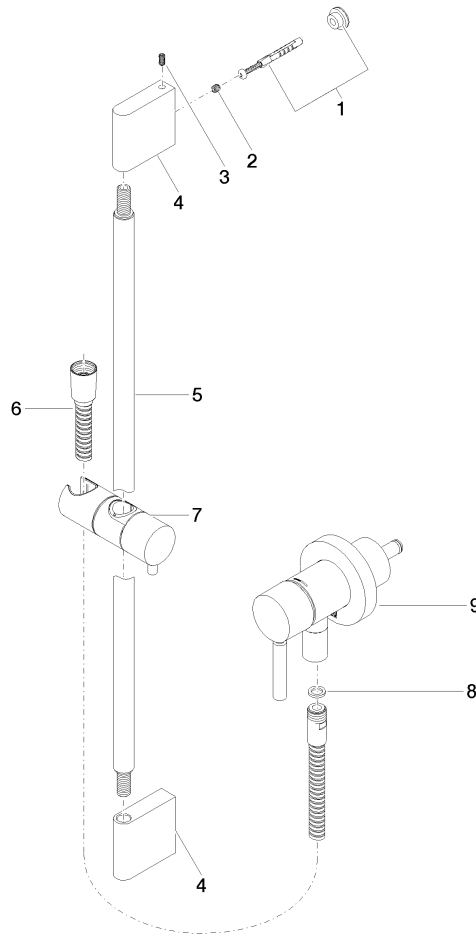

Concealed single-lever mixer with integrated shower connection with shower set - Chrome

TARA

ST 050 205 6660

Fits: TARA, META

- cover plate Ø 78 mm
 - metal shower hose 1750mm with integrated anti-twist protection
 - slide bar
 - Three or five settings: COMPACT RAIN, COMPACT SOFT FLOW, COMPACT AQUAPRESSURE FLOW, max. flow rate l/min (at 3 bar)
 - spray head Ø 100mm
- Intrinsic protection against back flow.**

Fits: TARA, META

- cover plate Ø 78 mm
- metal shower hose 1750mm with integrated anti-twist protection
- slide bar

This article does not include a hand shower!

Intrinsic protection against back flow.

Article cannot be extended, please check the depth of the installation location!

28 018 979-00
0010

Concealed single-lever mixer with integrated shower connection with shower set - Chrome

TARA

ST 050 205 6660

Concealed single-lever mixer with integrated shower connection with shower set - Chrome

TARA

Certificates

Belgaqua_21-025- WRAS_2011027. LGA_29569.
27_1.

ST 050 205 6660

Spare parts list

No.	Item Number	Name	Quantity used	Delivery time
1	05 17 20 726 02 90	fixing set	1	2
2	09 31 11 049 90	pin	2	2
3	04 31 11 113 00 90	pin	2	2
4	08 17 97 054-00	holder	2	10
5	90 28 22 597 00-00	holder	1	10
6	28 322 970-00	Metal shower hose 1/2" x 3/8" x 1750 mm - Chrome	1	2
7	12 580 970-00	Slide unit - Chrome	1	10
8	90 14 20 026 00 90	seal	1	2
9	36 045 660-00	Concealed single-lever mixer with cover plate with integrated shower connection - Chrome	1	10